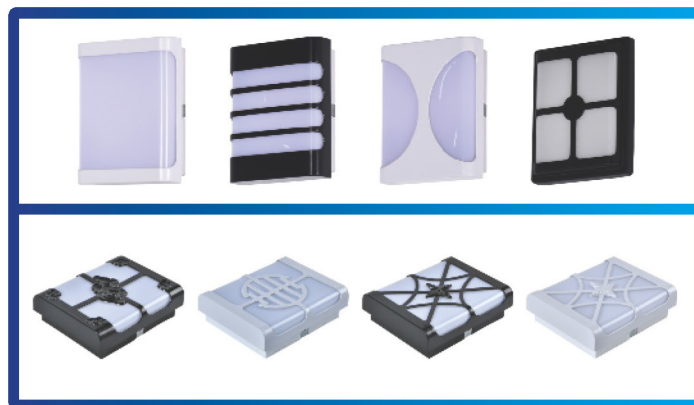

LED DAMP PROOF LAMP

LED LIGHT

A+

24 W

25000 hrs

110°

Specification

24W
100LM/W
IP54
CRI>80
AC85-265V
50/60 Hz
200*160*35mm